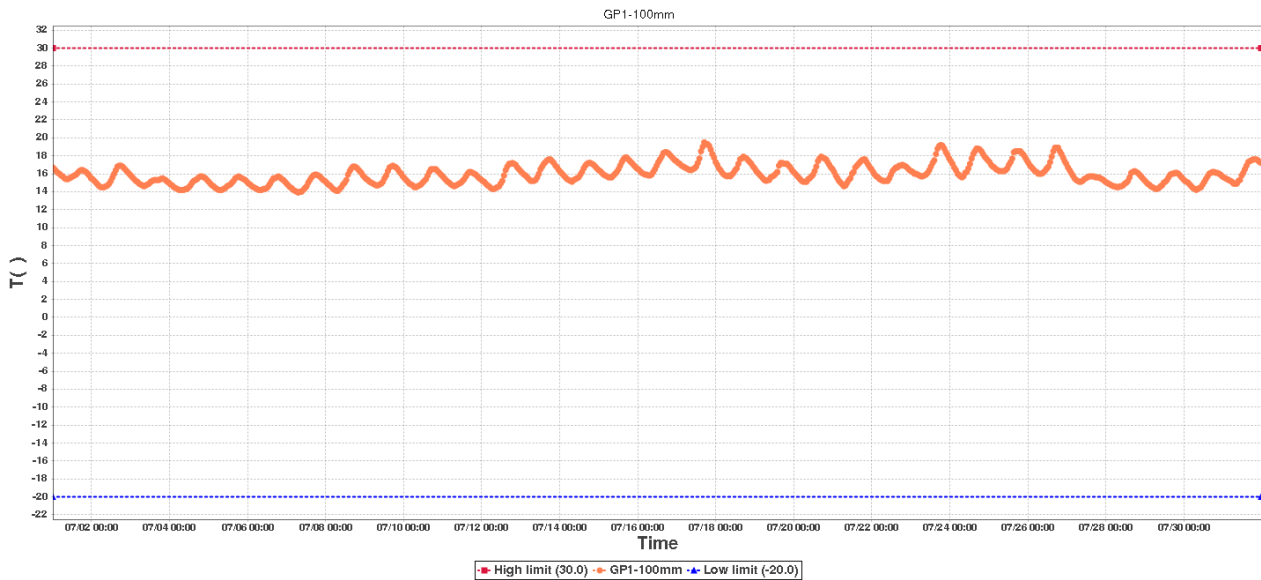

# Ground Probe-1 Data Log

## Device Information

Device ID:	92173854970390518869	Device SUB-ID:	0
Device Name:	Ground Probe-1	Device Model:	RCW-600WiFi

## GP1-100mmSummary

High limit:	30.0	Start Time:	2020/07/01 00:17:25(GMT+00:00)
Low limit:	-20.0	End Time:	2020/07/31 23:26:31(GMT+00:00)
Max:	19.5	Data Points:	737
Min:	13.9		
Average:	16.0		

## GP2-300mmSummary

High limit:	30.0	Start Time:	2020/07/01 00:17:25(GMT+00:00)
Low limit:	-20.0	End Time:	2020/07/31 23:26:31(GMT+00:00)
Max:	17.3	Data Points:	737
Min:	14.4		
Average:	15.7		

Data List