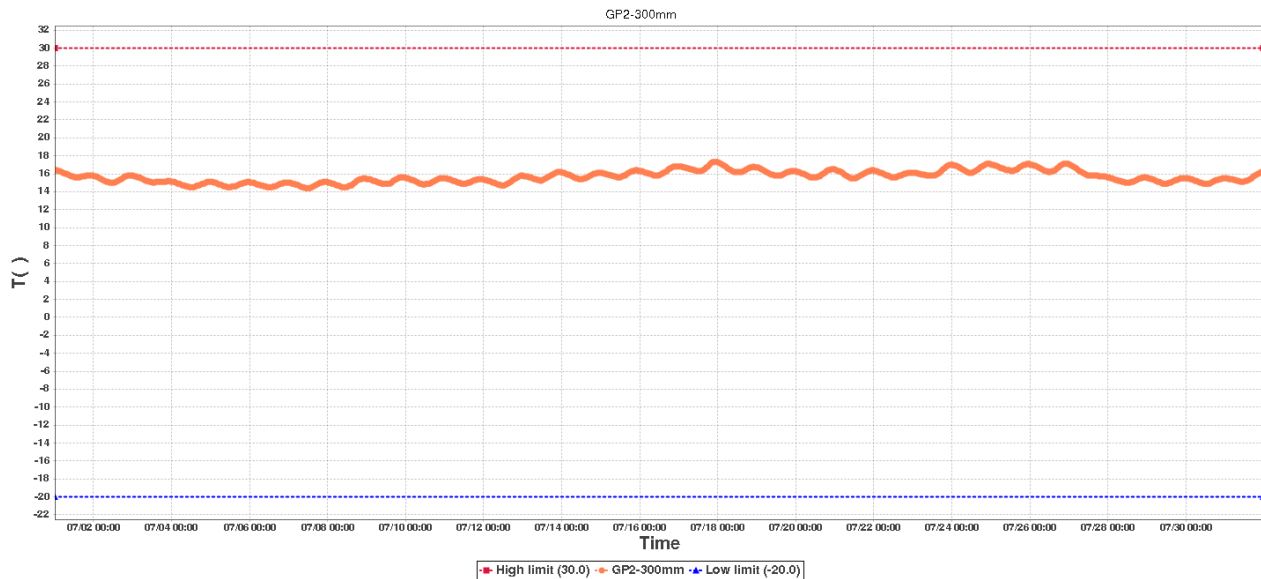

## Device Information

Device ID:	92173854970390518869	Device SUB-ID:	0
Device Name:	Ground Probe-1	Device Model:	RCW-600WiFi

## Description:

Hours to monitor: 743.0

## GP1-100mmSummary

High limit:	30.0	Start Time:	2020/07/01 00:17:25(GMT+00:00)
Low limit:	-20.0	End Time:	2020/07/31 23:26:31(GMT+00:00)
Max:	19.5	Data Points:	737
Min:	13.9		
Average:	16.0		

## GP2-300mmSummary

High limit:	30.0	Start Time:	2020/07/01 00:17:25(GMT+00:00)
Low limit:	-20.0	End Time:	2020/07/31 23:26:31(GMT+00:00)
Max:	17.3	Data Points:	737
Min:	14.4		
Average:	15.7		

Data List